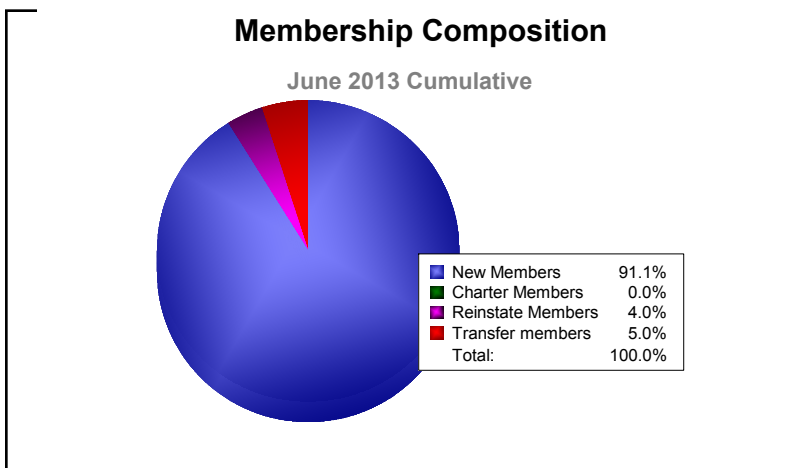

Year	New Clubs	Dropped Clubs	Gain/Loss Clubs	New Members	Charter Members	Reinstate Members	Transfer Members	Total Member Added	Total Members Dropped	Gain/Loss Members
2008-2009	0	0	0	69	0	4	2	75	-110	-35
2009-2010	0	0	0	70	0	3	3	76	-103	-27
2010-2011	0	0	0	57	0	8	3	68	-92	-24
2011-2012	0	0	0	75	0	5	6	86	-124	-38
2012-2013	0	0	0	92	0	4	5	101	-94	7
Average	0	0	0	73	0	5	4	81	-105	-23