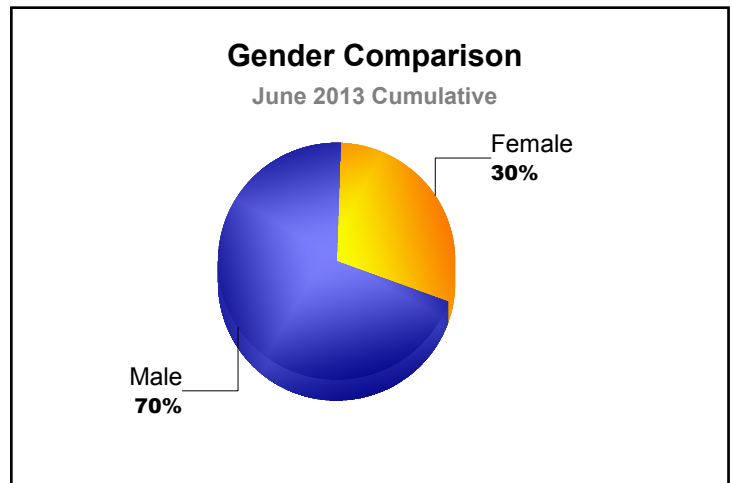

Year	New Clubs	Dropped Clubs	Gain/Loss Clubs	New Members	Charter Members	Reinstate Members	Transfer Members	Total Member Added	Total Members Dropped	Gain/Loss Members
2008-2009	0	0	0	69	0	4	2	75	-110	-35
2009-2010	0	0	0	70	0	3	3	76	-103	-27
2010-2011	0	0	0	57	0	8	3	68	-92	-24
2011-2012	0	0	0	75	0	5	6	86	-124	-38
2012-2013	0	0	0	92	0	4	5	101	-94	7
Average	0	0	0	73	0	5	4	81	-105	-23