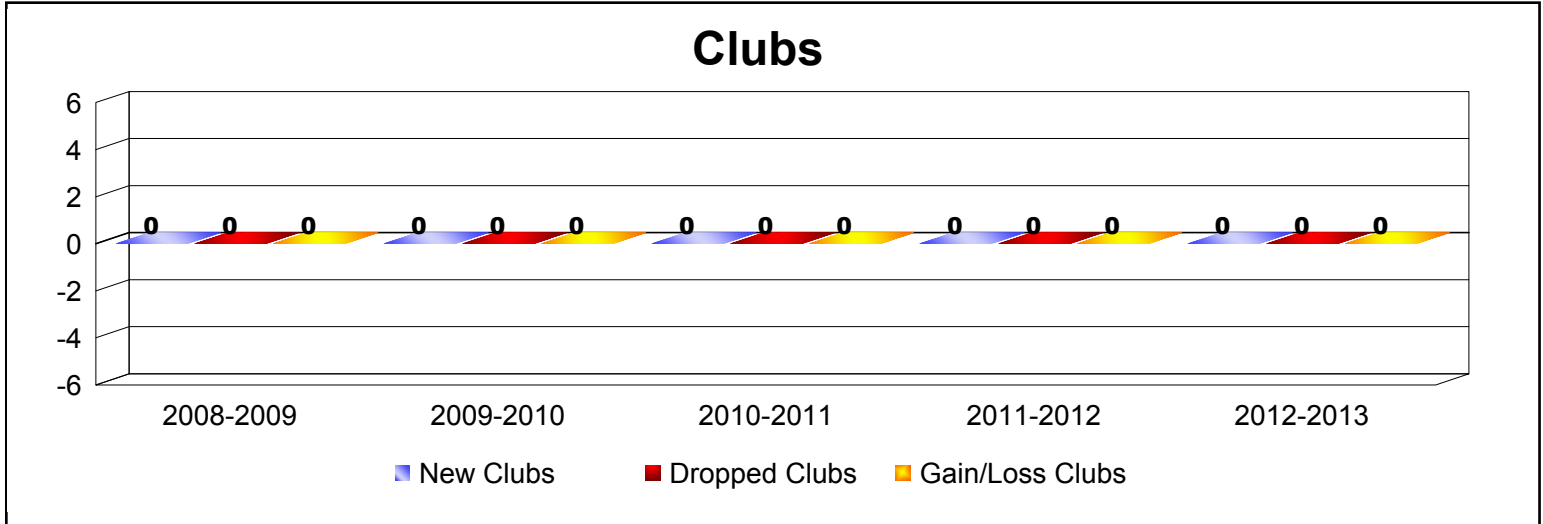

Year	New Clubs	Dropped Clubs	Gain/Loss Clubs	New Members	Charter Members	Reinstate Members	Transfer Members	Total Member Added	Total Members Dropped	Gain/Loss Members
2008-2009	0	0	0	69	0	4	2	75	-110	-35
2009-2010	0	0	0	70	0	3	3	76	-103	-27
2010-2011	0	0	0	57	0	8	3	68	-92	-24
2011-2012	0	0	0	75	0	5	6	86	-124	-38
2012-2013	0	0	0	92	0	4	5	101	-94	7
Average	0	0	0	73	0	5	4	81	-105	-23

Year	New Clubs	Dropped Clubs	Gain/Loss Clubs	New Members	Charter Members	Reinstate Members	Transfer Members	Total Member Added	Total Members Dropped	Gain/Loss Members
2008-2009	0	0	0	17	0	0	5	22	-57	-35
2009-2010	1	0	1	40	27	1	3	71	-31	40
2010-2011	0	-1	-1	33	0	0	2	35	-46	-11
2011-2012	0	0	0	25	0	0	4	29	-60	-31
2012-2013	0	0	0	52	0	2	3	57	-49	8
Average	0	0	0	33	5	1	3	43	-49	-6