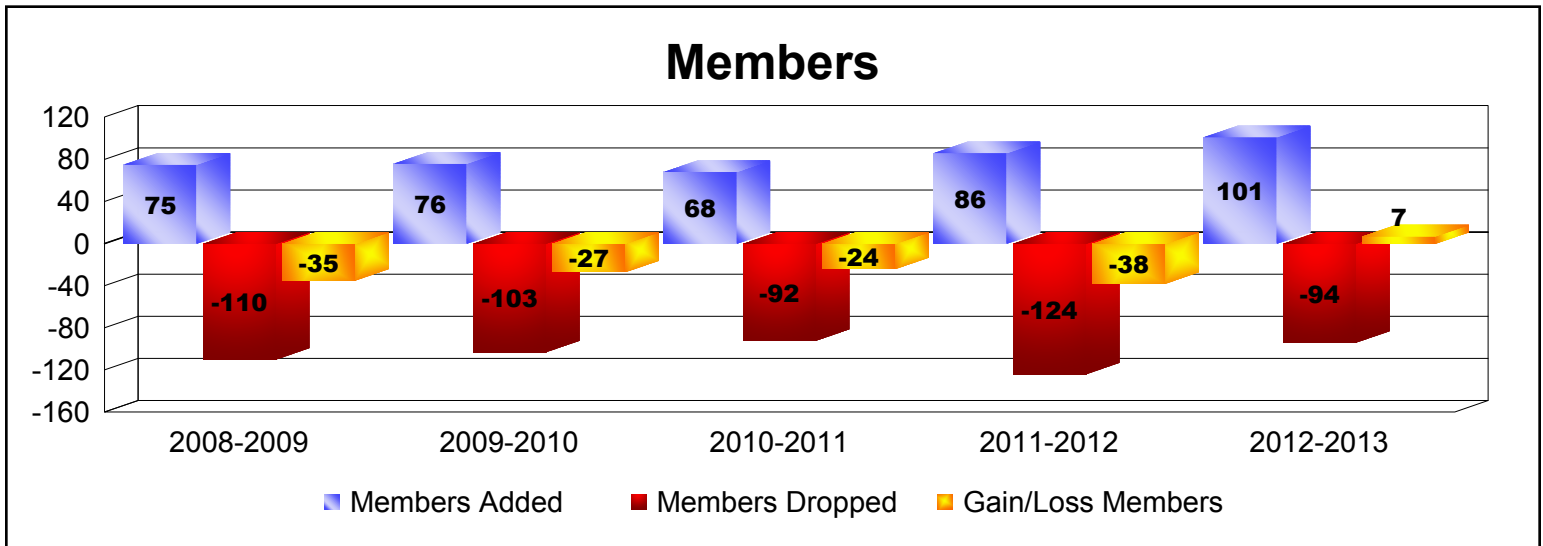

Year	New Clubs	Dropped Clubs	Gain/Loss Clubs	New Members	Charter Members	Reinstate Members	Transfer Members	Total Member Added	Total Members Dropped	Gain/Loss Members
2008-2009	0	0	0	69	0	4	2	75	-110	-35
2009-2010	0	0	0	70	0	3	3	76	-103	-27
2010-2011	0	0	0	57	0	8	3	68	-92	-24
2011-2012	0	0	0	75	0	5	6	86	-124	-38
2012-2013	0	0	0	92	0	4	5	101	-94	7
Average	0	0	0	73	0	5	4	81	-105	-23

Year	New Clubs	Dropped Clubs	Gain/Loss Clubs	New Members	Charter Members	Reinstate Members	Transfer Members	Total Member Added	Total Members Dropped	Gain/Loss Members
2008-2009	0	0	0	17	0	0	5	22	-57	-35
2009-2010	1	0	1	40	27	1	3	71	-31	40
2010-2011	0	-1	-1	33	0	0	2	35	-46	-11
2011-2012	0	0	0	25	0	0	4	29	-60	-31
2012-2013	0	0	0	52	0	2	3	57	-49	8
Average	0	0	0	33	5	1	3	43	-49	-6